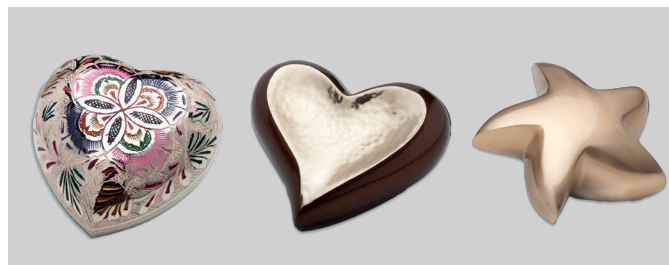

If you're looking to keep your loved one by your side or wish to decide at a later time where to scatter their remains, our urns, keepsakes and scatter tubes selection is available to you.

Ceramic Teardrop Urns

Available in gold and bronze, teardrop urns offer a unique, sentimental design to keep your loved one close.

Natural Stone Ceramic Urns

With a gold heart motif for added decorative effect, remember your loved one with this beautiful ceramic design.

Patterned Glass Urns

Enshrine your loved one in a beautiful and elegant glass urn.

Large Urns

If you're looking for a decorative finish for your loved one at home, choose from a range of materials and finishes in our large urn collection.