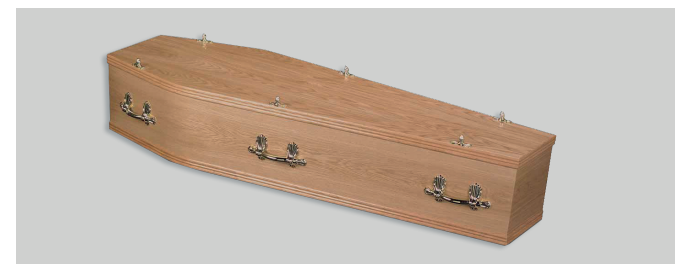

Traditional light oak veneered wood coffin, with panelled sides and a raised lid.

Traditional Mahogany Veneer

Traditional mahogany veneered wood coffin, with panelled sides and a raised lid.

Standard Oak Veneer

Standard light oak veneered wood coffin, with panelled sides and a flat lid.

Basic Oak Veneer

Basic oak veneered coffin.

* The Coles Classic Selection is available in a range of colour options.

The Coles Signature Selection