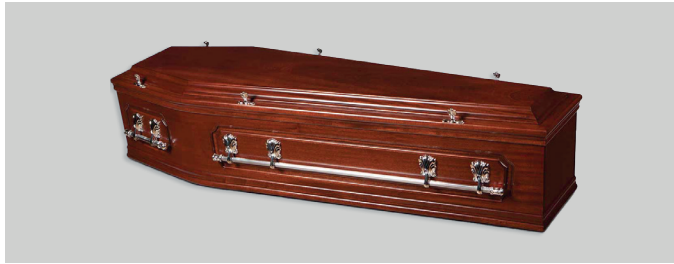

The Coles Signature Selection

Choose from our stylish signature coffins for a timeless, elegant selection.

Austen Signature

A stylish, rich mahogany choice for the perfect final tribute.